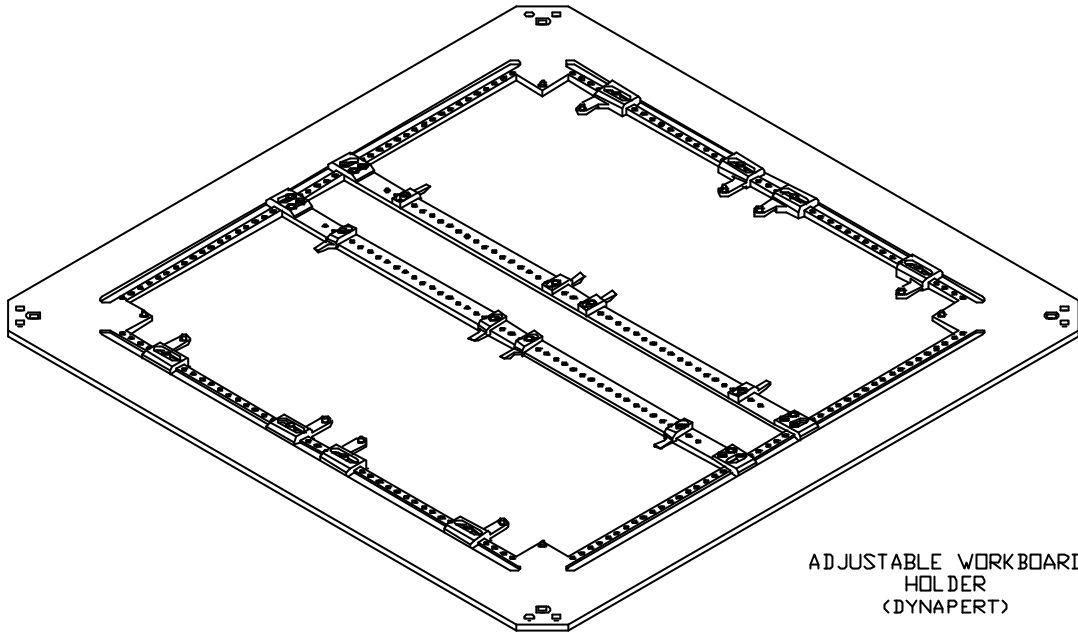

ADJUSTABLE WORKBOARD HOLDER  
(UNIVERSAL & DYNAPERT COMPATIBLE)  
(AVI'S DESIGN)

ADJUSTABLE WORKBOARD  
HOLDER  
(DYNAPERT)

ADJUSTABLE WORKBOARD  
HOLDER  
(UNIVERSAL)  
(SINGLE HEAD)

ADJUSTABLE WORKBOARD  
HOLDER  
(UNIVERSAL)  
(DUAL HEAD)