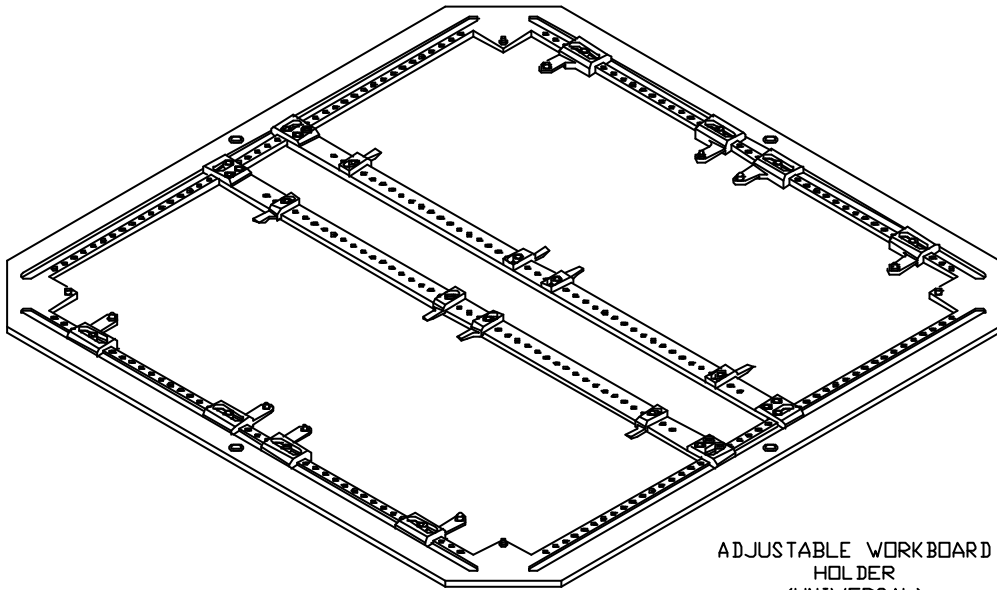

ADJUSTABLE WORKBOARD HOLDER  
(UNIVERSAL & DYNAPERT COMPATIBLE)  
(AVI'S DESIGN)

ADJUSTABLE WORKBOARD  
HOLDER  
(DYNAPERT)

ADJUSTABLE WORKBOARD  
HOLDER  
(UNIVERSAL)  
(SINGLE HEAD)

ADJUSTABLE WORKBOARD  
HOLDER  
(UNIVERSAL)  
(DUAL HEAD)