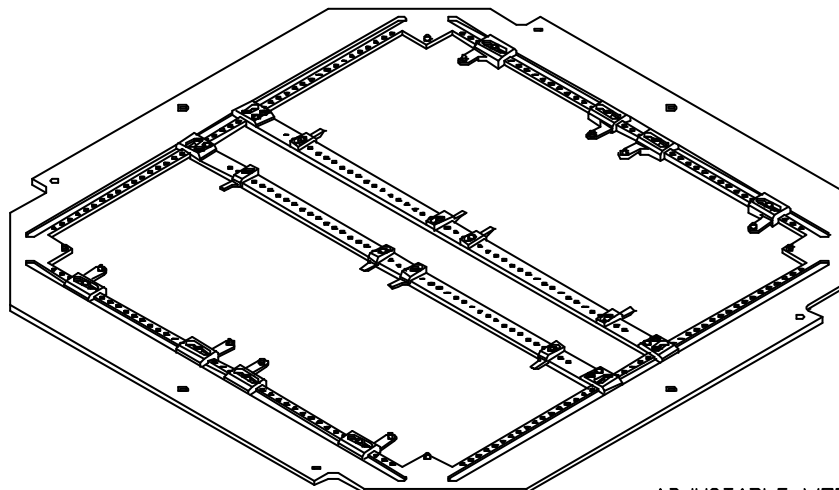

ADJUSTABLE WORKBOARD HOLDER  
(UNIVERSAL & DYNAPERT COMPATIBLE)  
(AVI'S DESIGN)

ADJUSTABLE WORKBOARD  
HOLDER  
(DYNAPERT)

ADJUSTABLE WORKBOARD  
HOLDER  
(UNIVERSAL)  
(SINGLE HEAD)

ADJUSTABLE WORKBOARD  
HOLDER  
(UNIVERSAL)  
(DUAL HEAD)